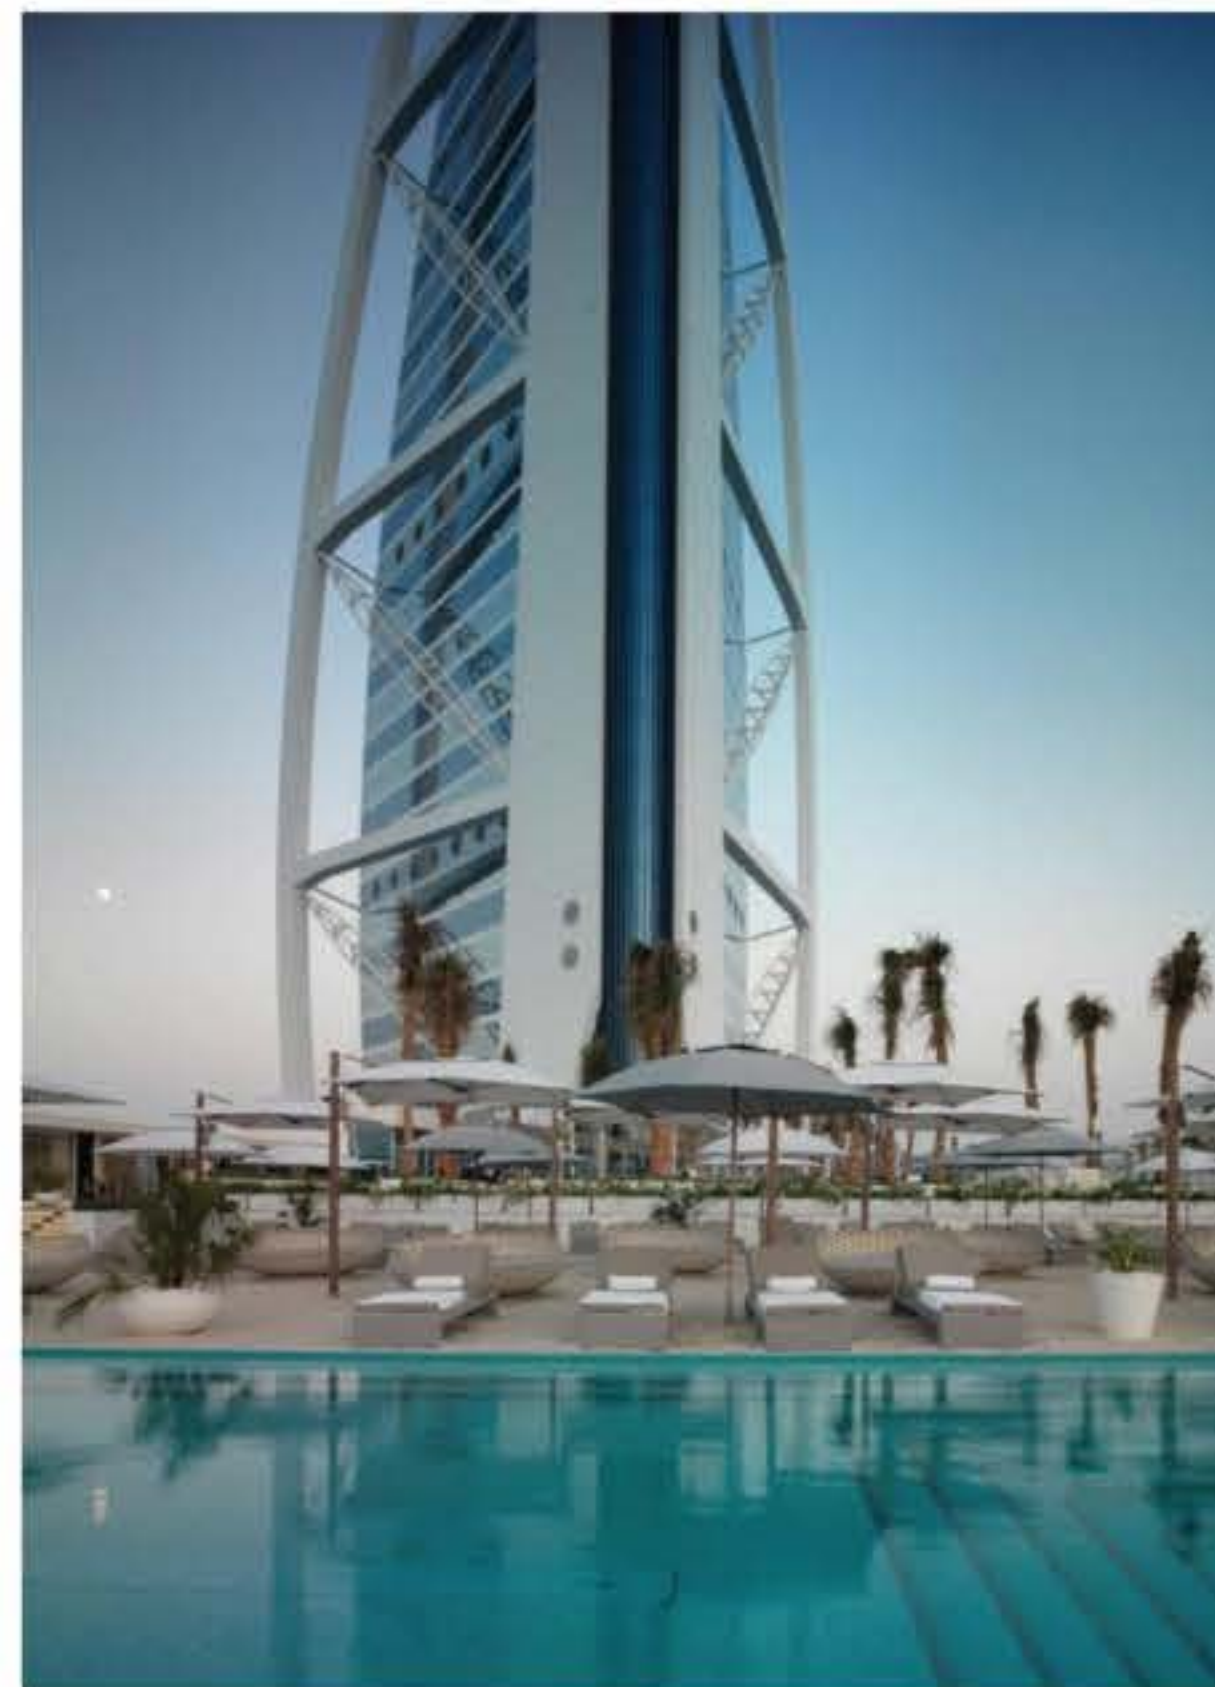

According to Pia Litokorpi, architect and partner at Kudos Design, the plan included "the fusion of elegant, contemporary structures and serene stretches of water, linked by a central walkway and lined on either side by

SEAN CONROY

SEAN CONROY

SEAN CONROY

SEAN CONROY

ADMARES

Top: Dedon barstools line the outdoor bars.

Middle: The view from above the hotel shows the unique shape of the island.

Left: Woven seats mirror the checkered canopy above.