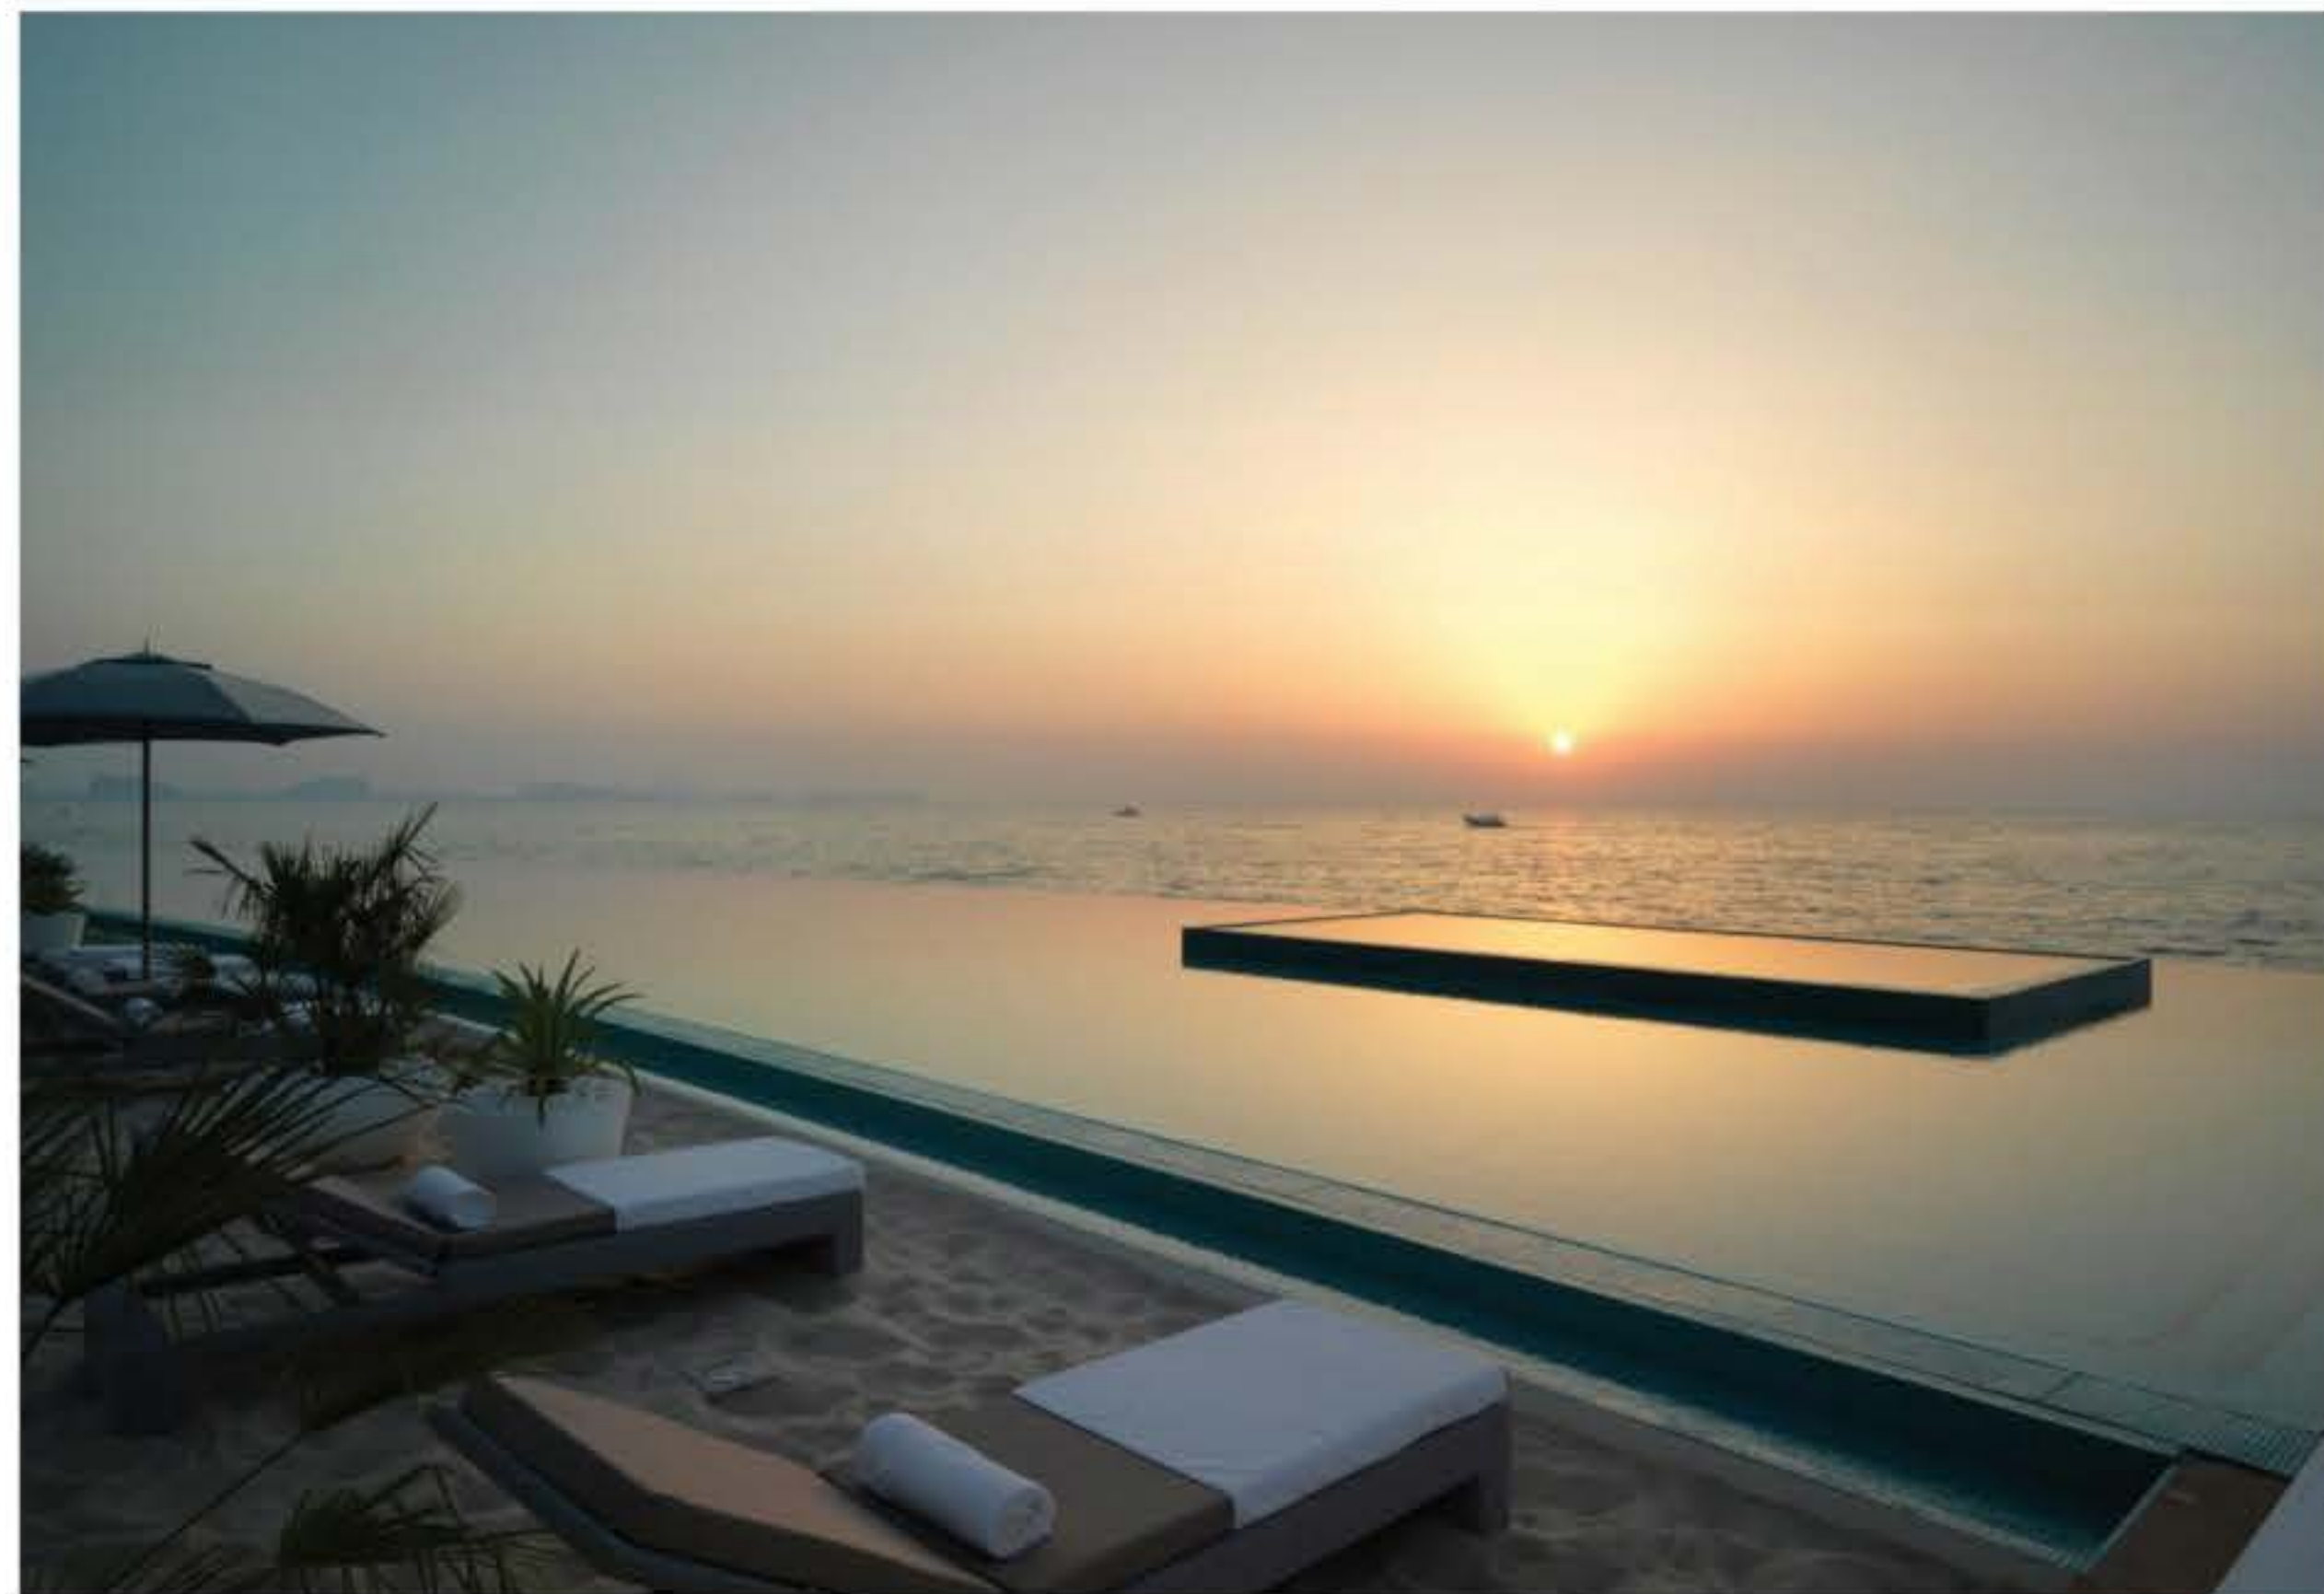

Opposite, right: Light-colored Dedon fabrics were used to enhance the building's sail-like shape.

When designing an outdoor patio space for the iconic Burj Al Arab hotel, Kudos Design wanted to honor the building's existing structure and unique shape. The project included the design of the restaurant, 32 cabanas, a fresh water pool with a private beach, and a stunning infinity pool that blends into the surrounding Arabian Gulf.

According to Pia Litokorpi, architect and partner at Kudos Design, the plan included "the fusion of elegant, contemporary structures and serene stretches of water, linked by a central walkway and lined on either side by

SEAN CONROY

SEAN CONROY

SEAN CONROY

SEAN CONROY

ADMARES

Top: Dedon barstools line the outdoor bars.

Middle: The view from above the hotel shows the unique shape of the island.

Left: Woven seats mirror the checkered canopy above.